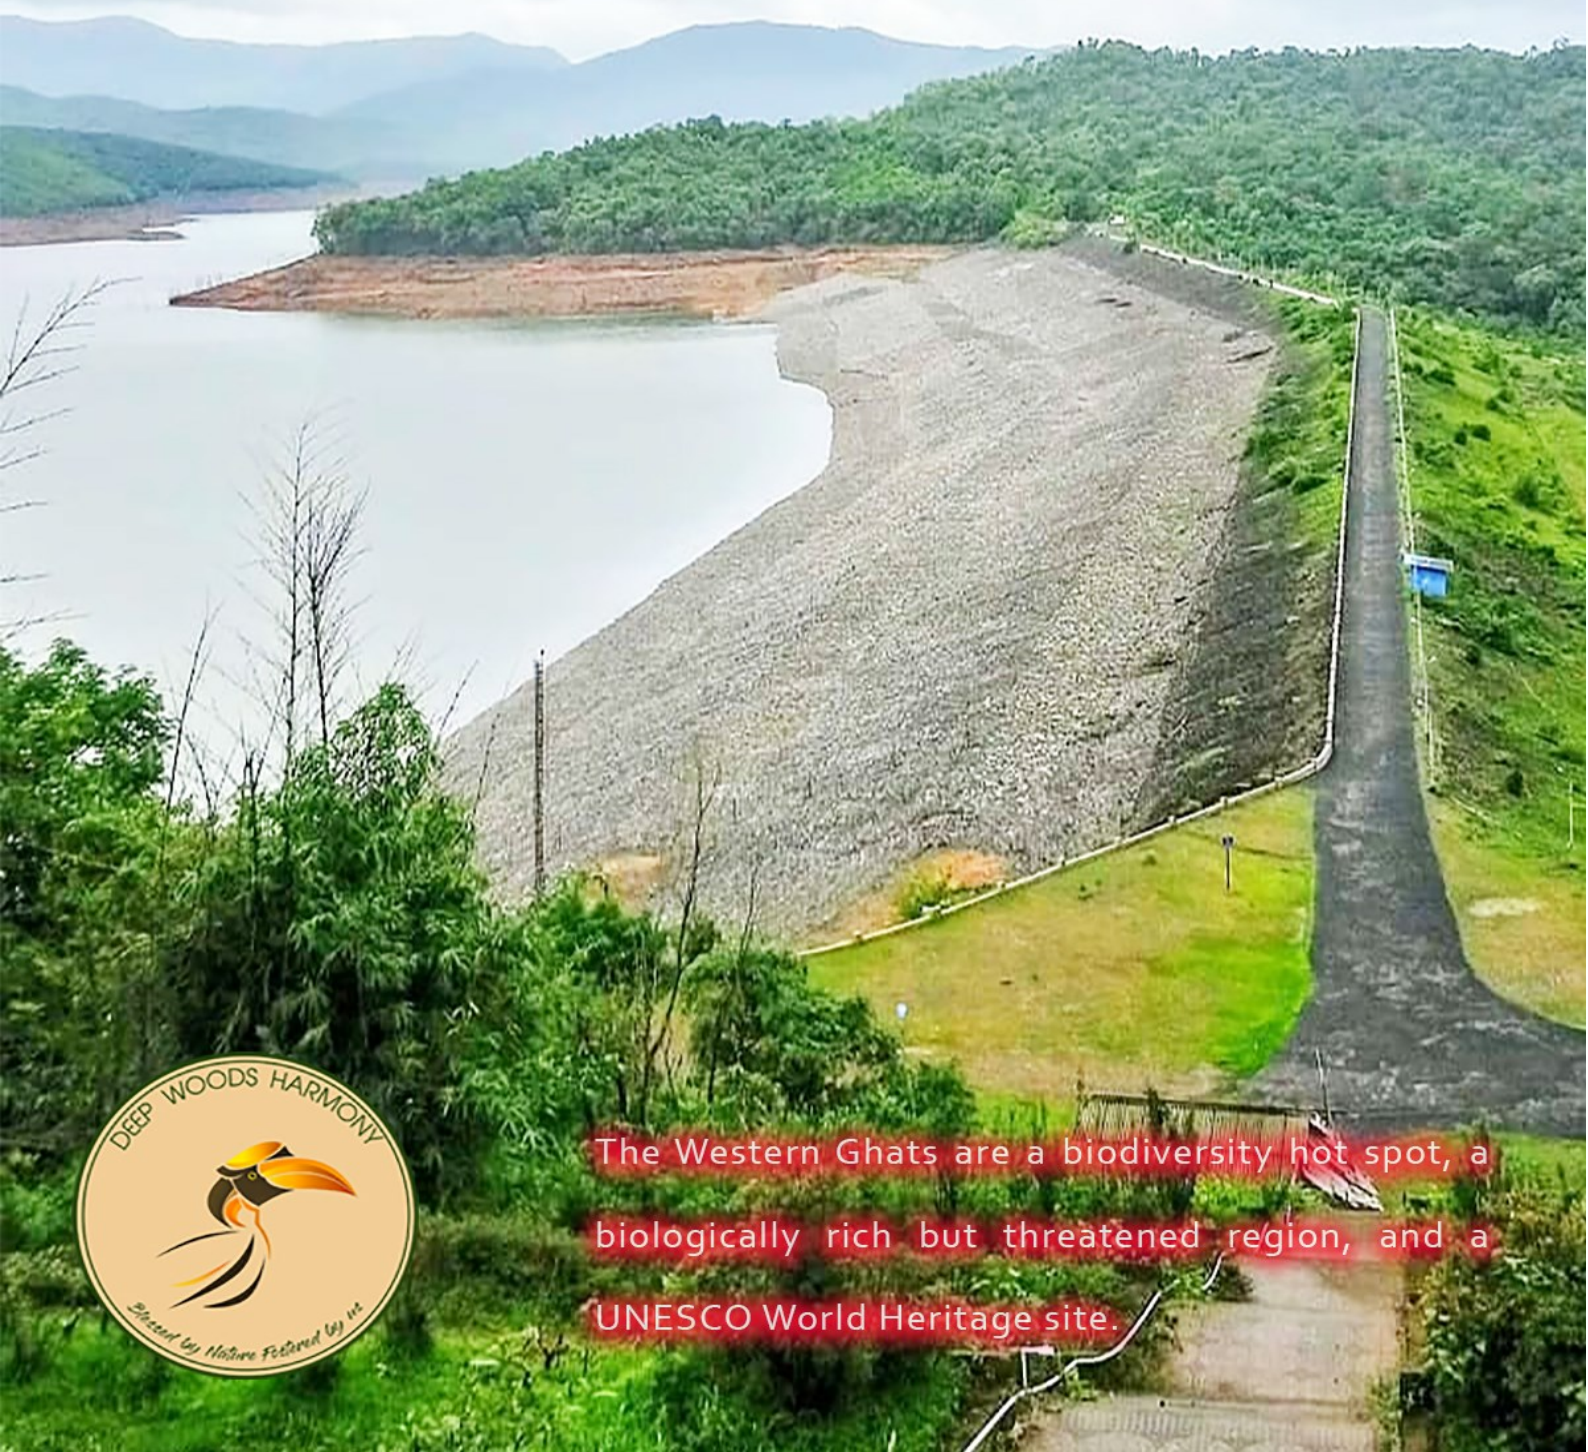

The Western Ghats are a biodiversity hot spot, a biologically rich but threatened region, and a UNESCO World Heritage site.